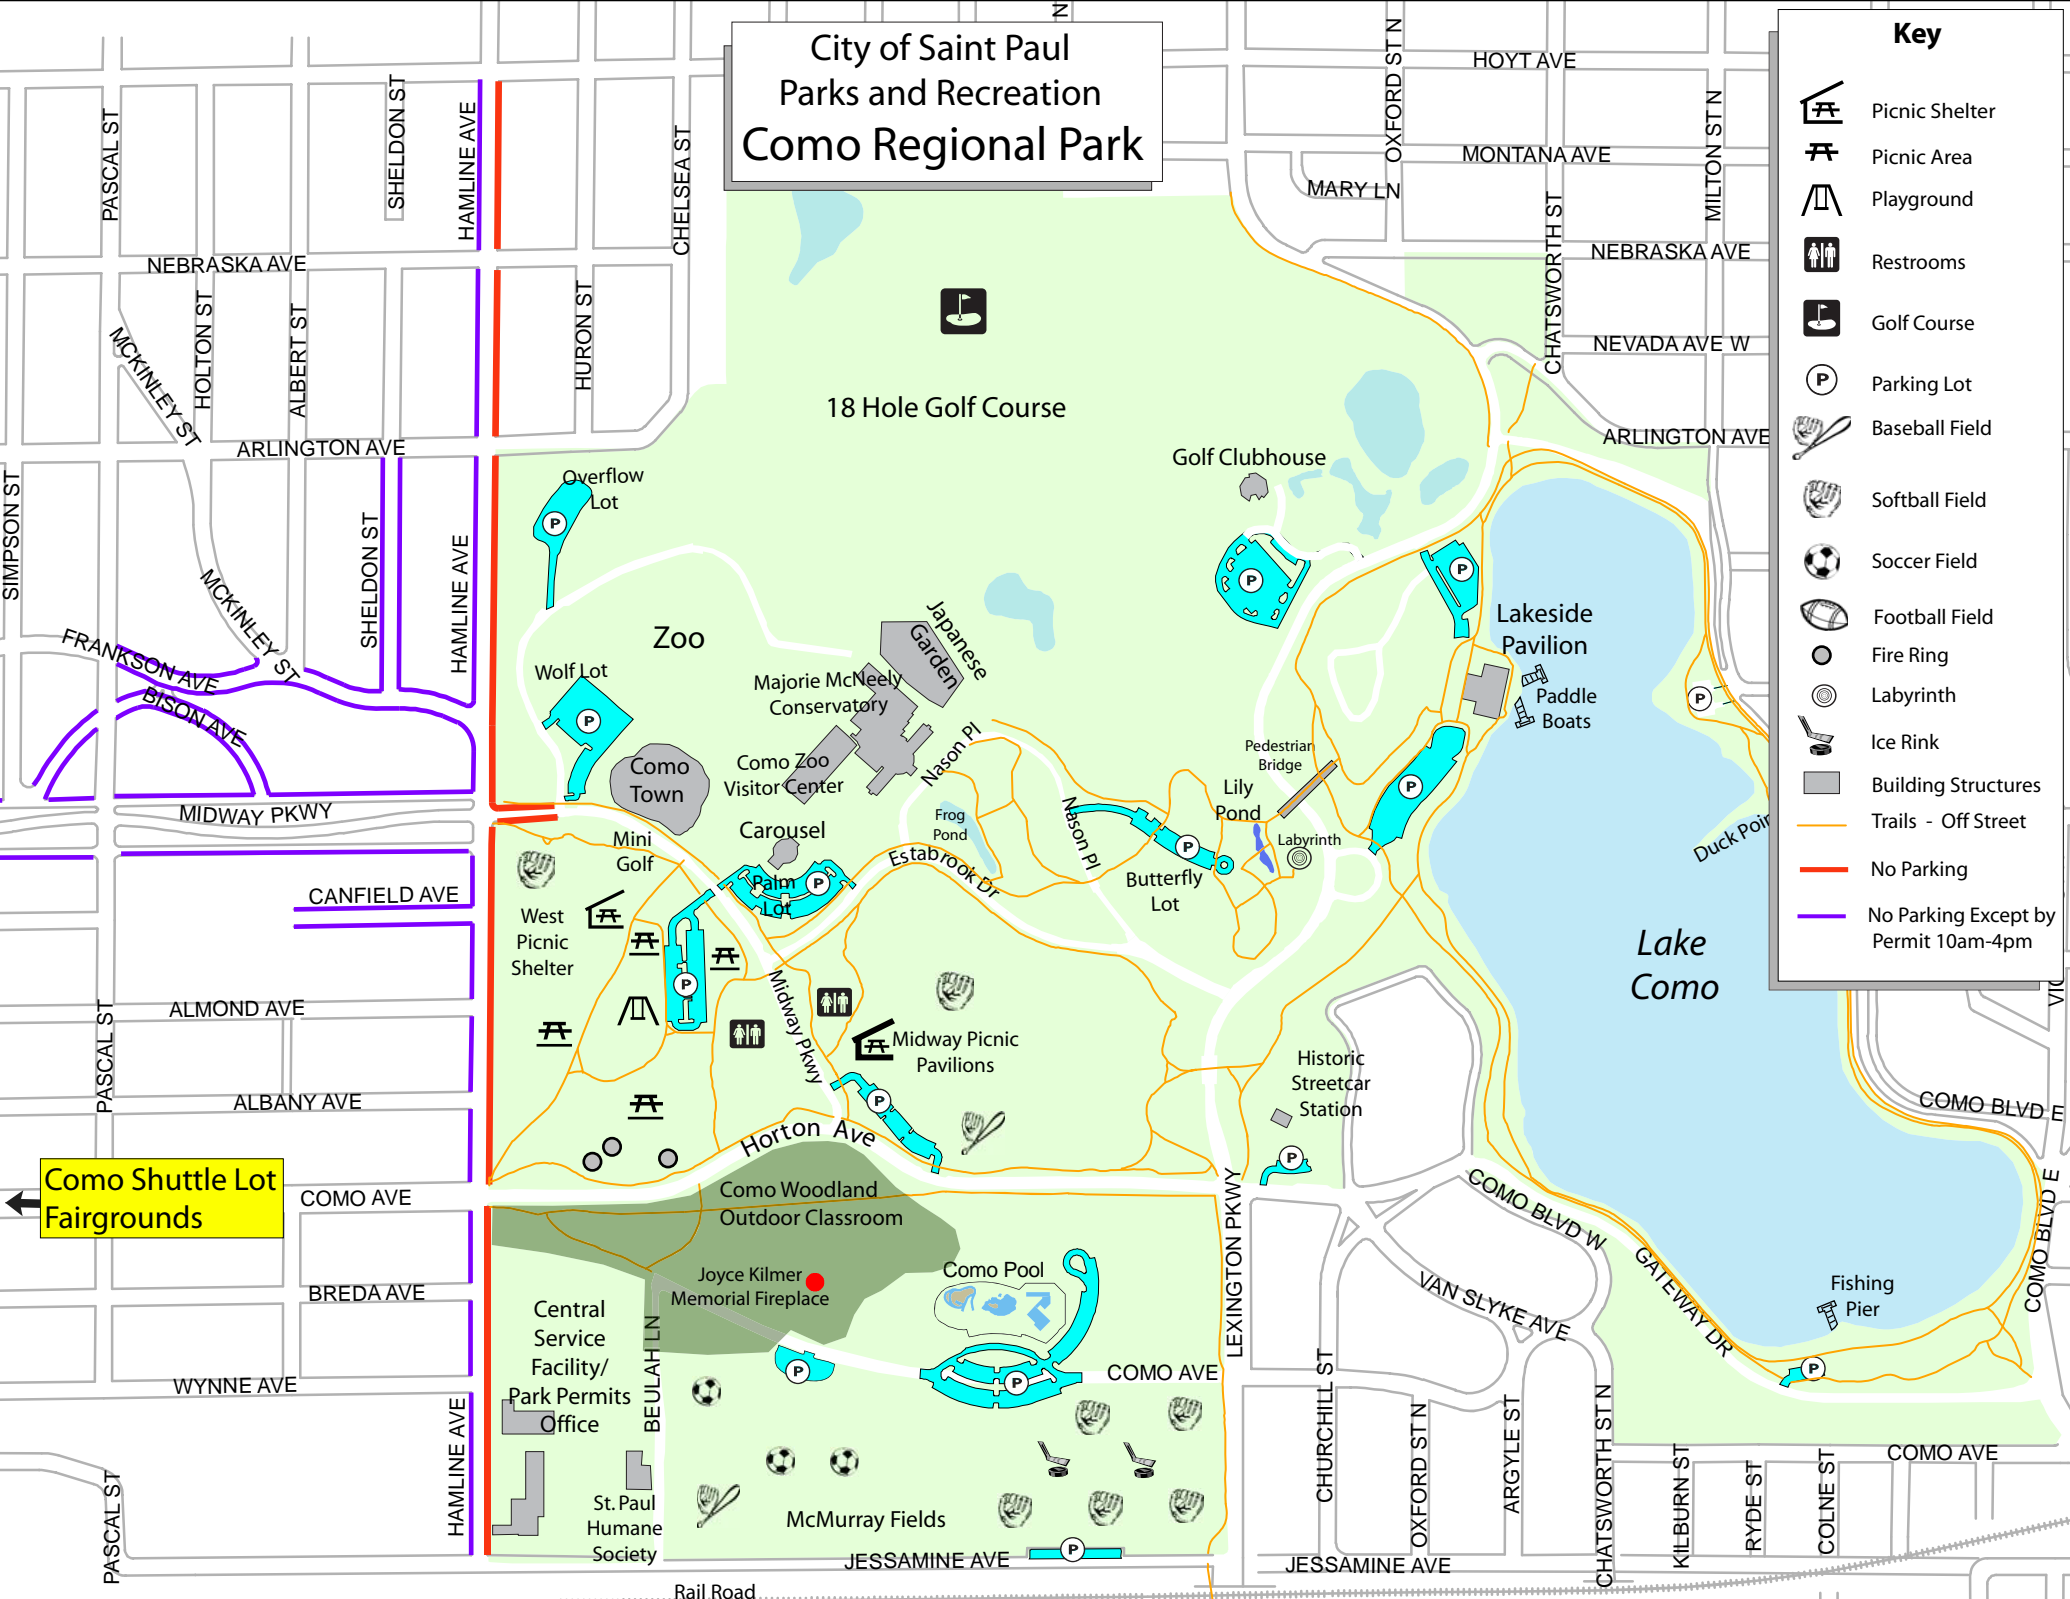

City of Saint Paul Parks and Recreation Como Regional Park

Key	
	Picnic Shelter
	Picnic Area
	Playground
	Restrooms
	Golf Course
	Parking Lot
	Baseball Field
	Softball Field
	Soccer Field
	Football Field
	Fire Ring
	Labyrinth
	Ice Rink
	Building Structures
	Trails - Off Street
	No Parking
	No Parking Except by Permit 10am-4pm

Como Shuttle Lot
Fairgrounds